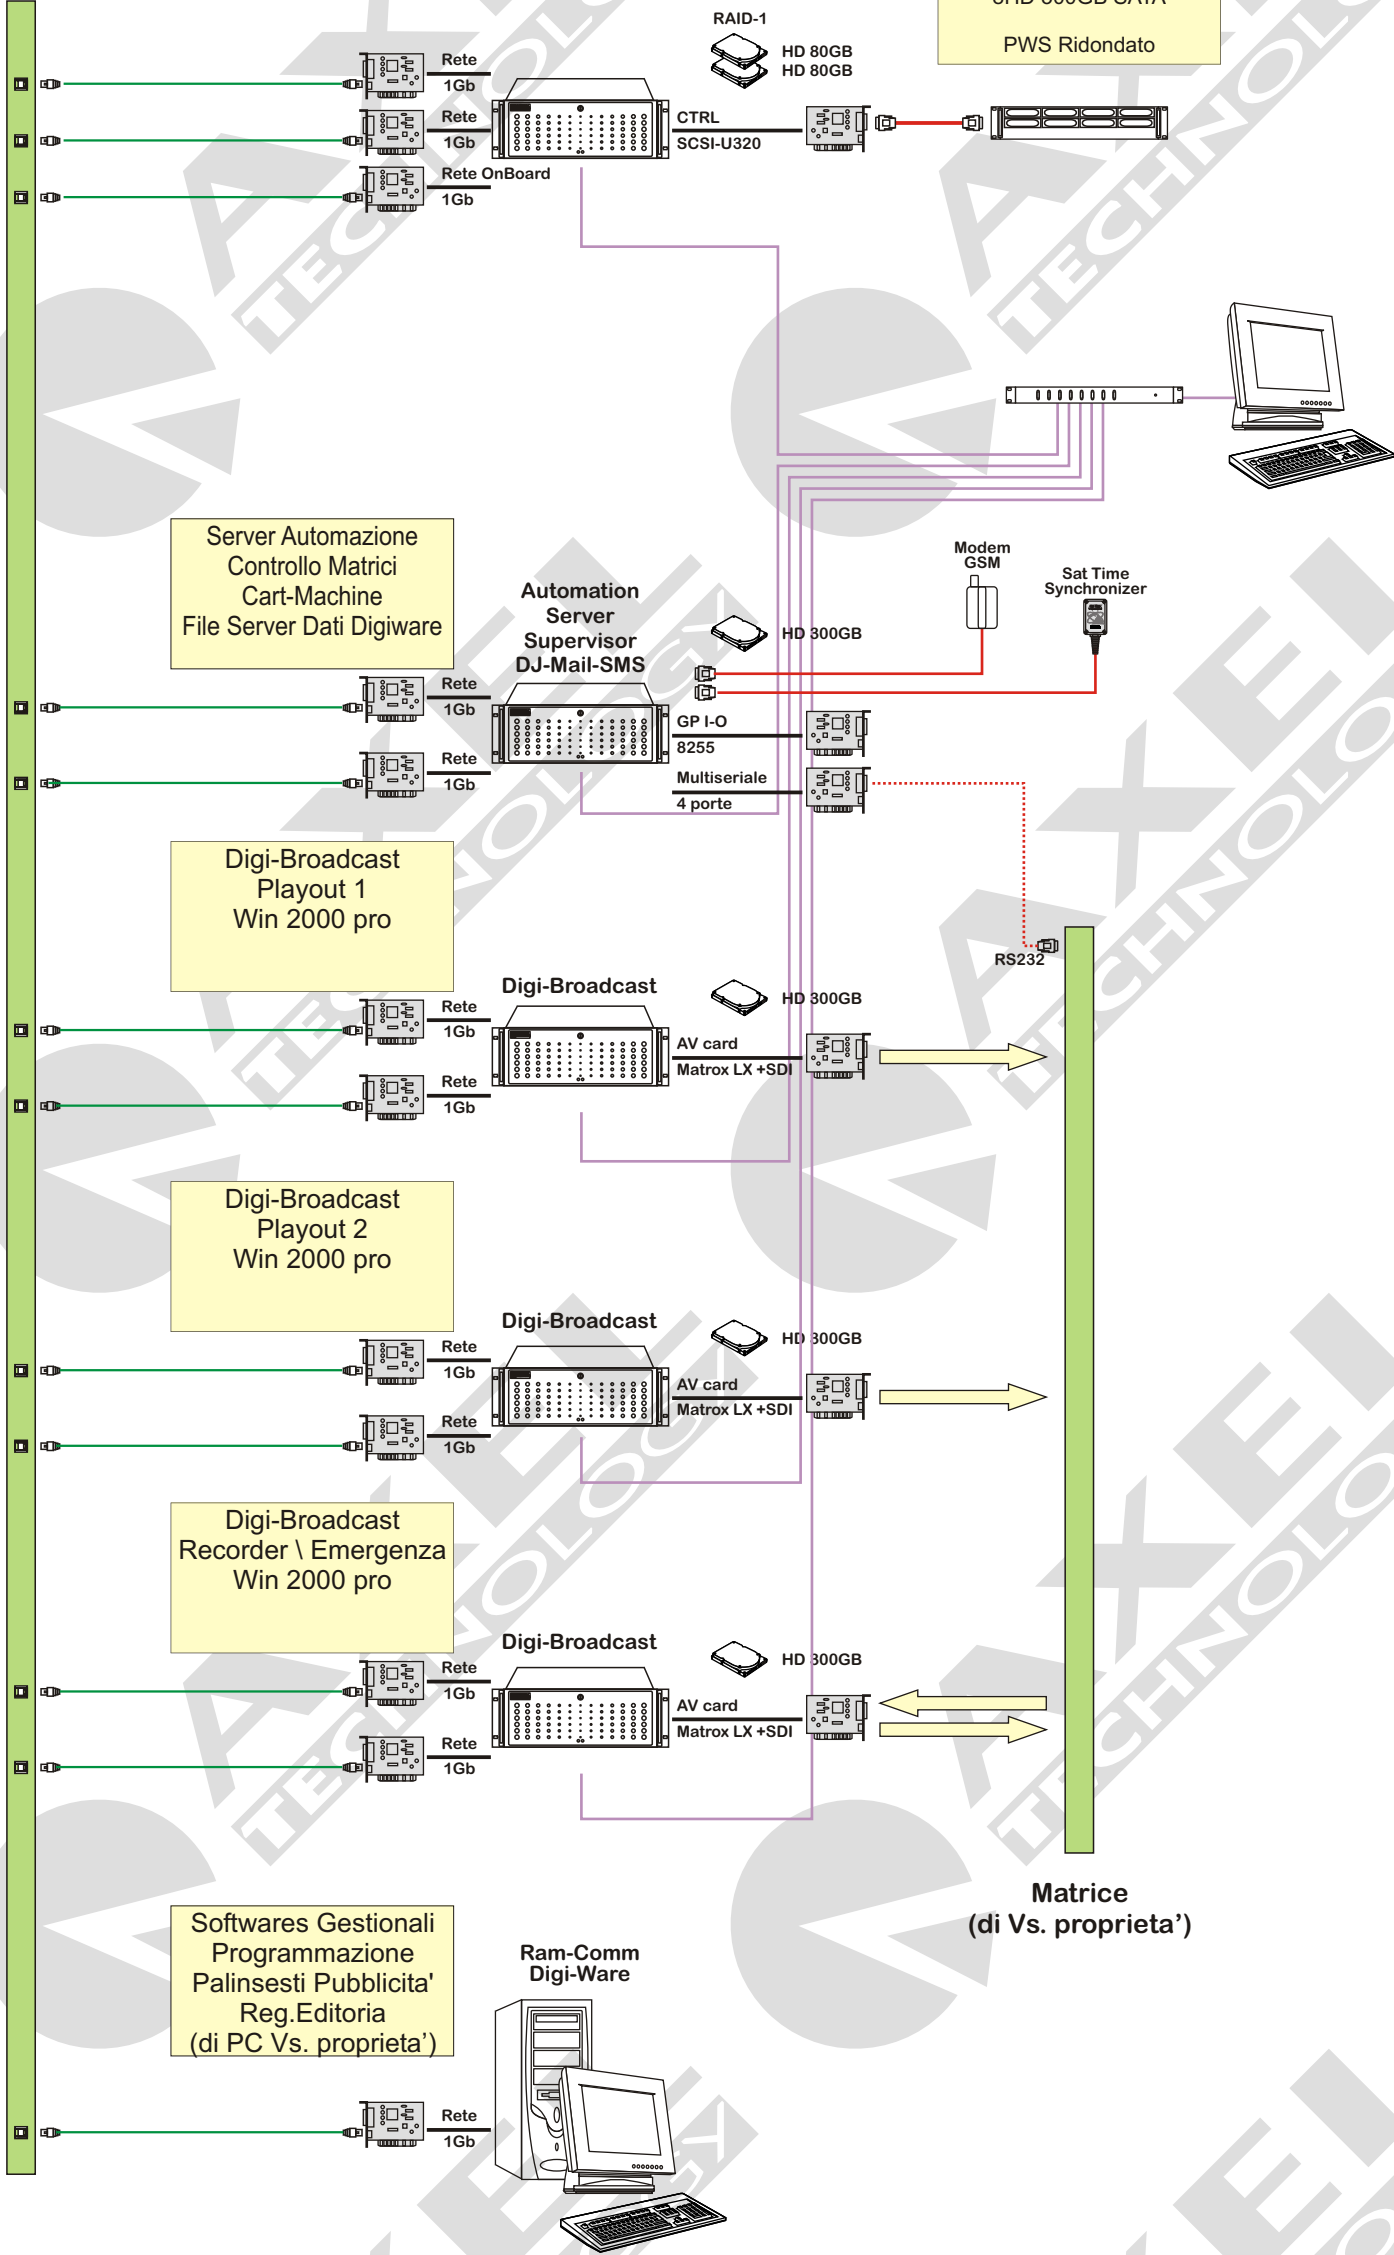

HUB SWITCH
10/100/1000

Video File Server
Broadcast
Win Server 2003

Storage
2.4 TB RAID 5 + Hot Spare
8HD 300GB SATA
PWS Ridonato

Server Automazione
Controllo Matrici
Cart-Machine
File Server Dati Digiware

Digi-Broadcast
Payout 1
Win 2000 pro

Digi-Broadcast
Payout 2
Win 2000 pro

Digi-Broadcast
Recorder \ Emergenza
Win 2000 pro

Softwares Gestionali
Programmazione
Palinsesti Pubblicita'
Reg. Editoria
(di PC Vs. proprieta')

Ram-Comm
Digi-Ware

Matrice
(di Vs. proprieta')

PROGETTO	TVRS
RIF	20050920
NOTE	
LEGENDA	<p>KVM CABLE</p> <p>LAN CABLE</p> <p>AUDIO CABLE</p> <p>DATA CABLE</p> <p>RDS-MPX CABLE</p>
DATA	26-09-05 CODICE 0000000000